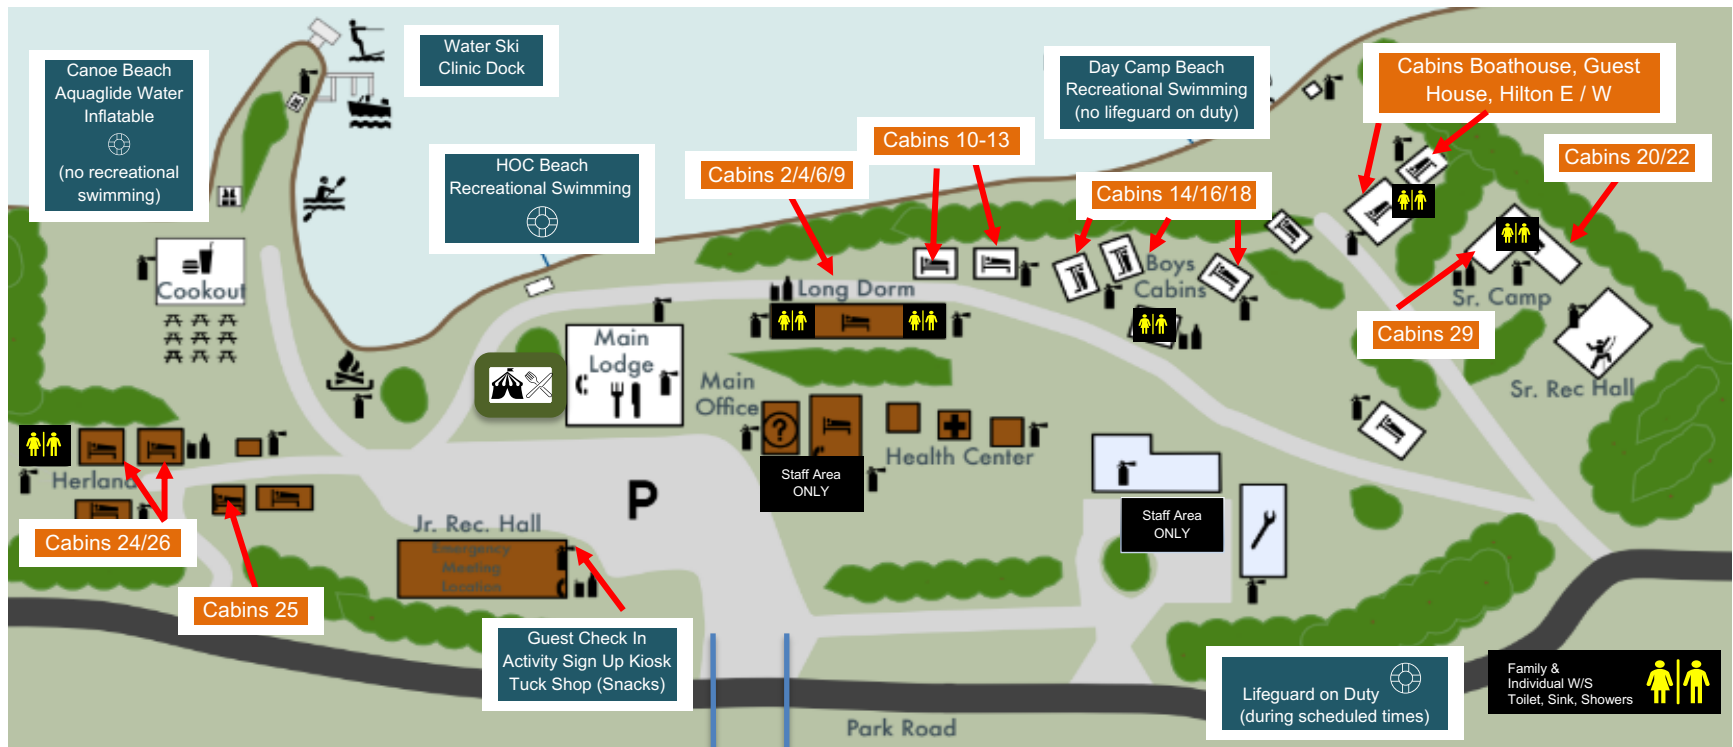

Hockey Opportunity Camp Map / Eagle Crest Family Retreats

Across The Road (ATR)
Instructed Activity Locations
 Mountain Biking
 Wall Climbing
 Archery