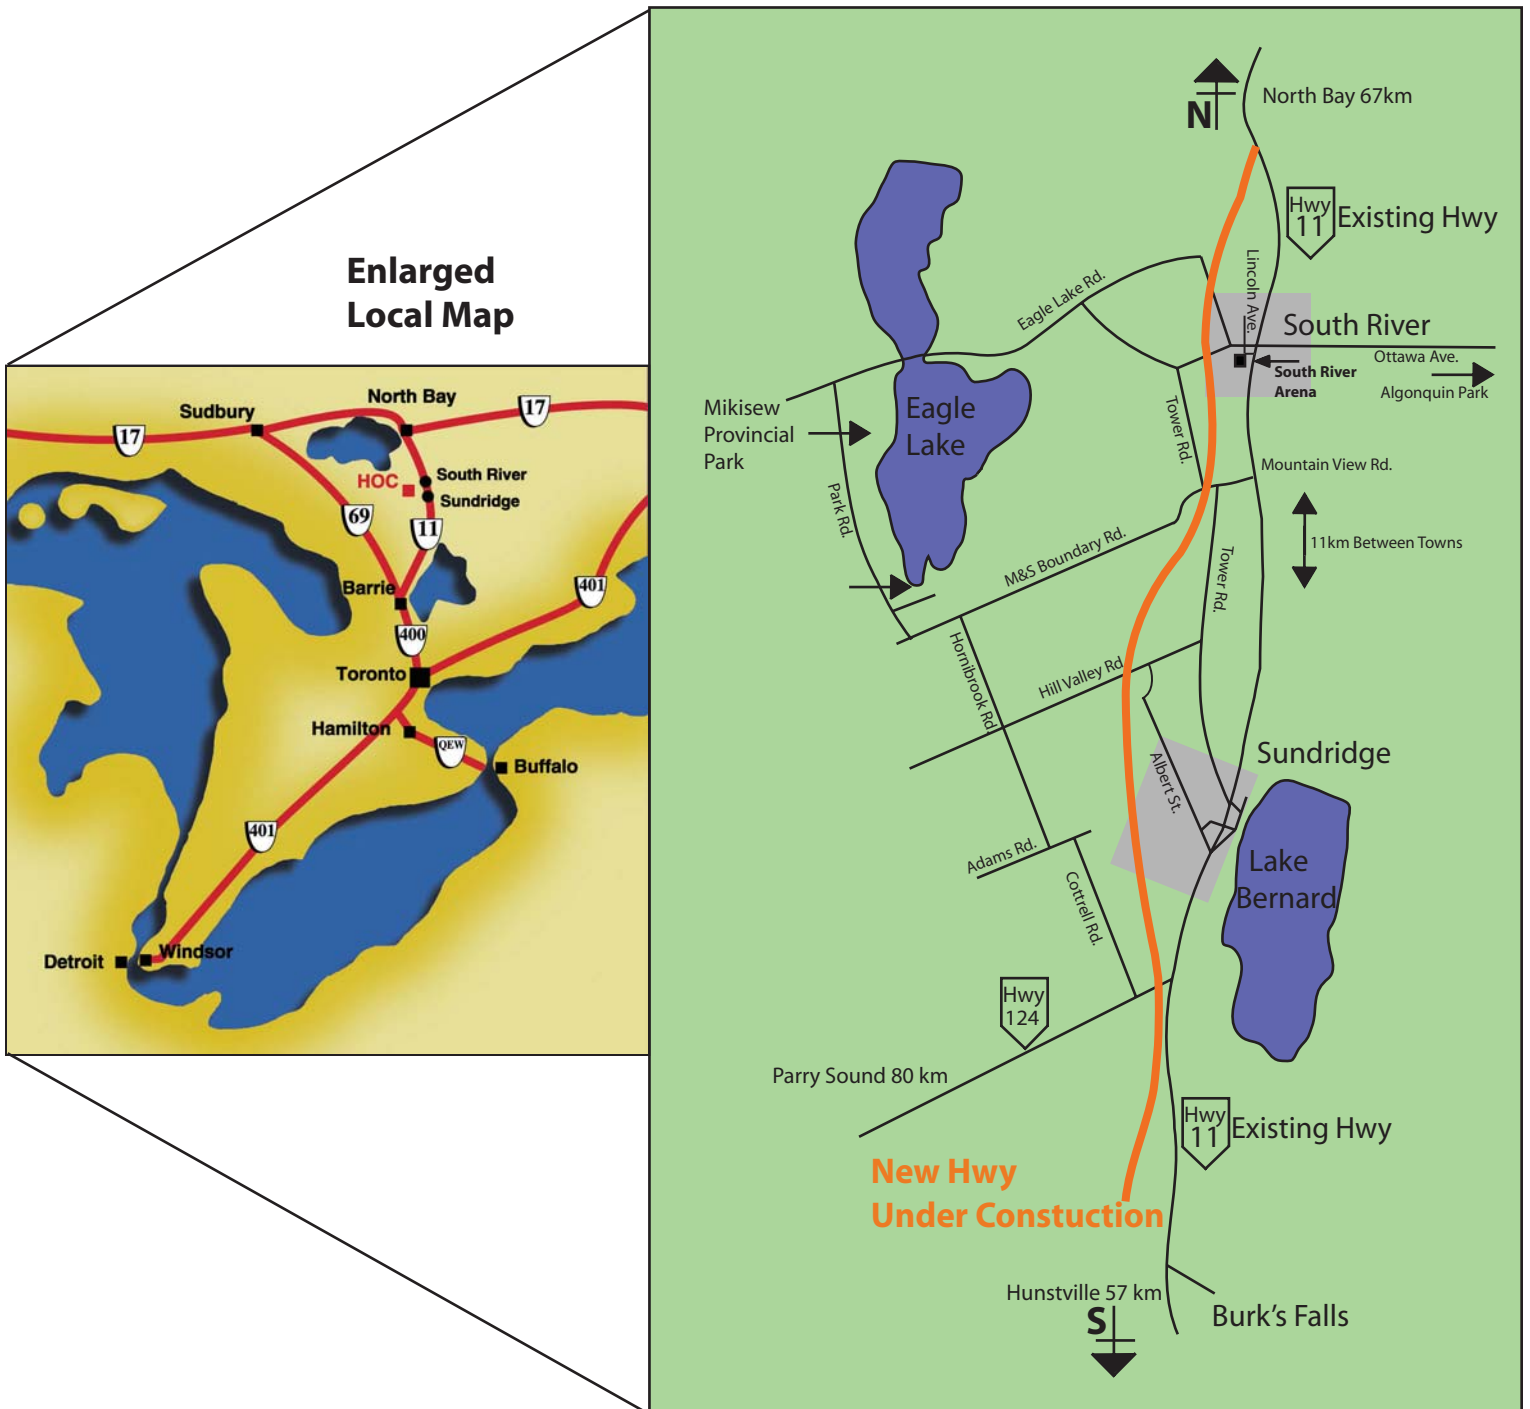

Hockey Opportunity Camp Driving Directions

Hockey Opportunity Camp is located near Sundridge & South River approximately 280 km (175 miles) north of Toronto or 65 km (40 miles) south of North Bay on Highway #11.

We are located at 961 Park Rd. South

GPS Address: 961 Park Rd South, Machar Township ON P0A 1X0

From Sundridge: Turn north on Albert St and follow the signs to the camp (13 km)

From South River: Follow Hwy. 11 South 2.5kms. Turn west (right) on Mountainview Rd. Mountainview Rd. becomes M/S Boundary Rd. Follow the signs to the camp (12.5 km)

Arena: Located in South River on Lincoln Ave. (behind the Shell Station).